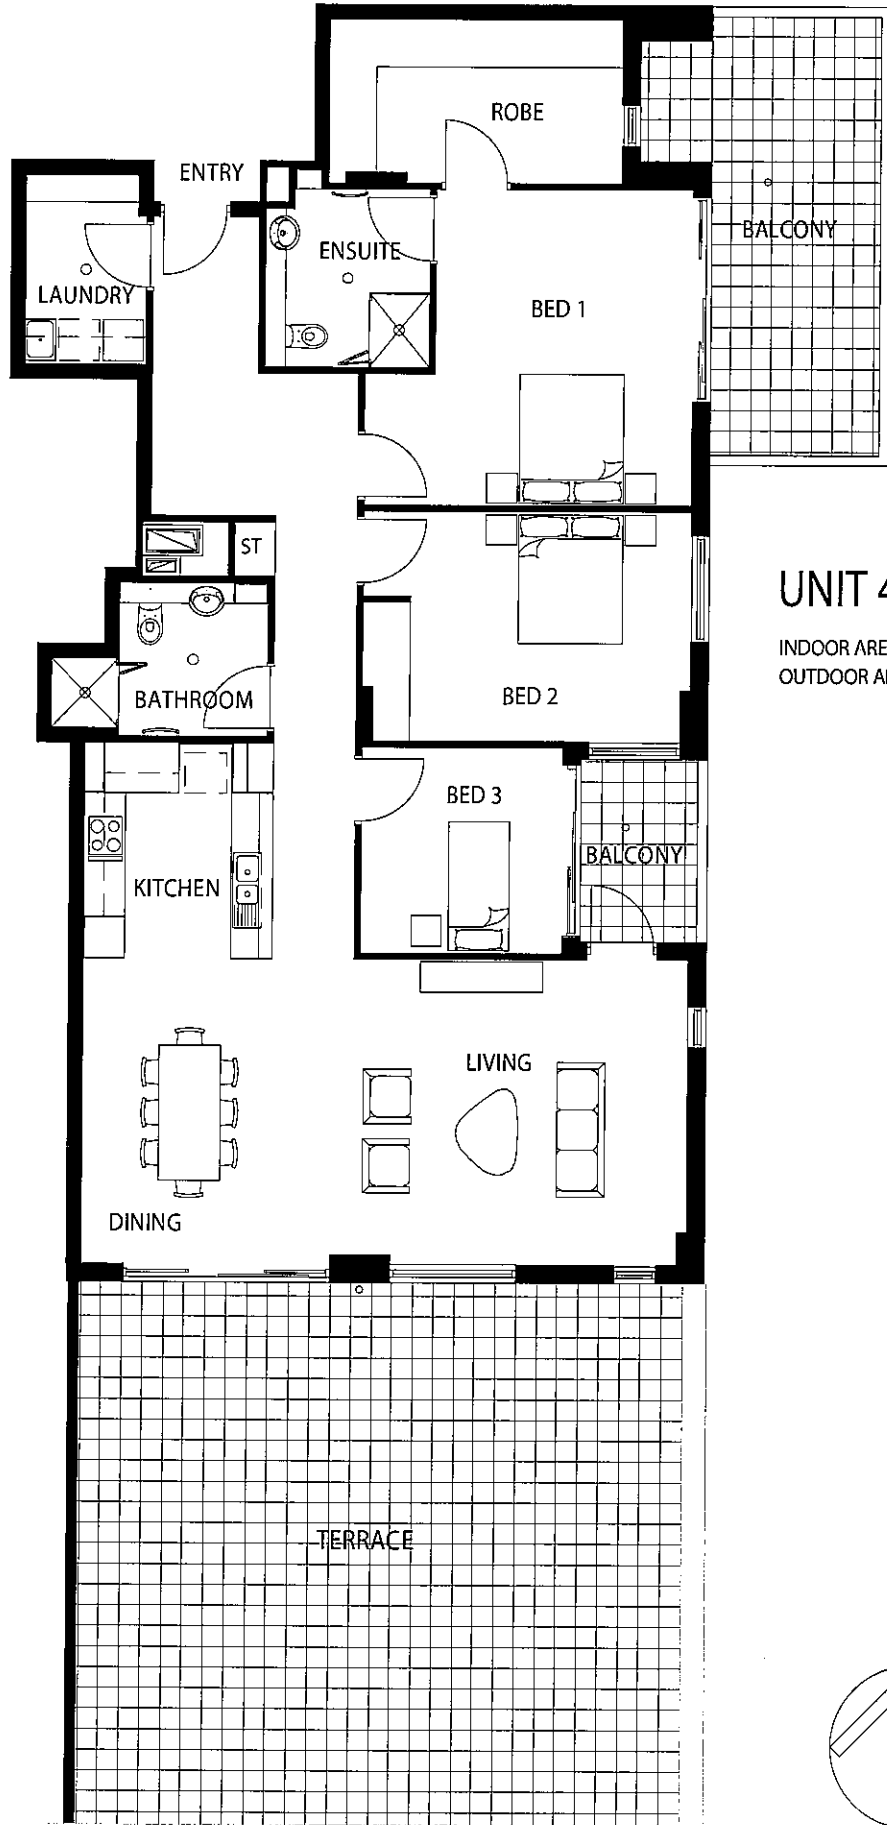

ROSETTA PARK

UNIT 4/05, 5/05, 6/05

INDOOR AREA: 96m²

ROSETTA PARK

UNIT 4/06

INDOOR AREA: 126m²

ROSETTA PARK

UNIT 5/06

INDOOR AREA: 126m²
OUTDOOR AREA: 22.2m²

ROSETTA PARK

UNIT 6/06

IN DOOR AREA: 126m²
OUTDOOR AREA: 22.2m²

ROSETTA PARK

UNIT 4/07, 5/07, 6/07

INDOOR AREA: 62m²

ROSETTA PARK

UNIT 4/08
INDOOR AREA: 135m²

ROSETTA PARK

UNIT 5/08

INDOOR AREA: 127m²
OUTDOOR AREA: 41m²

NORTH

ROSETTA PARK

UNIT 4/09

INDOOR AREA: 144m²
OUTDOOR AREA: 93.9m²

NORTH

ROSETTA PARK

UNIT 5/09

INDOOR AREA: 144m²

ROSETTA PARK

UNIT 4/10, 5/11, 6/11

INDOOR AREA: 109m²

BALCONY
UNIT 5/11