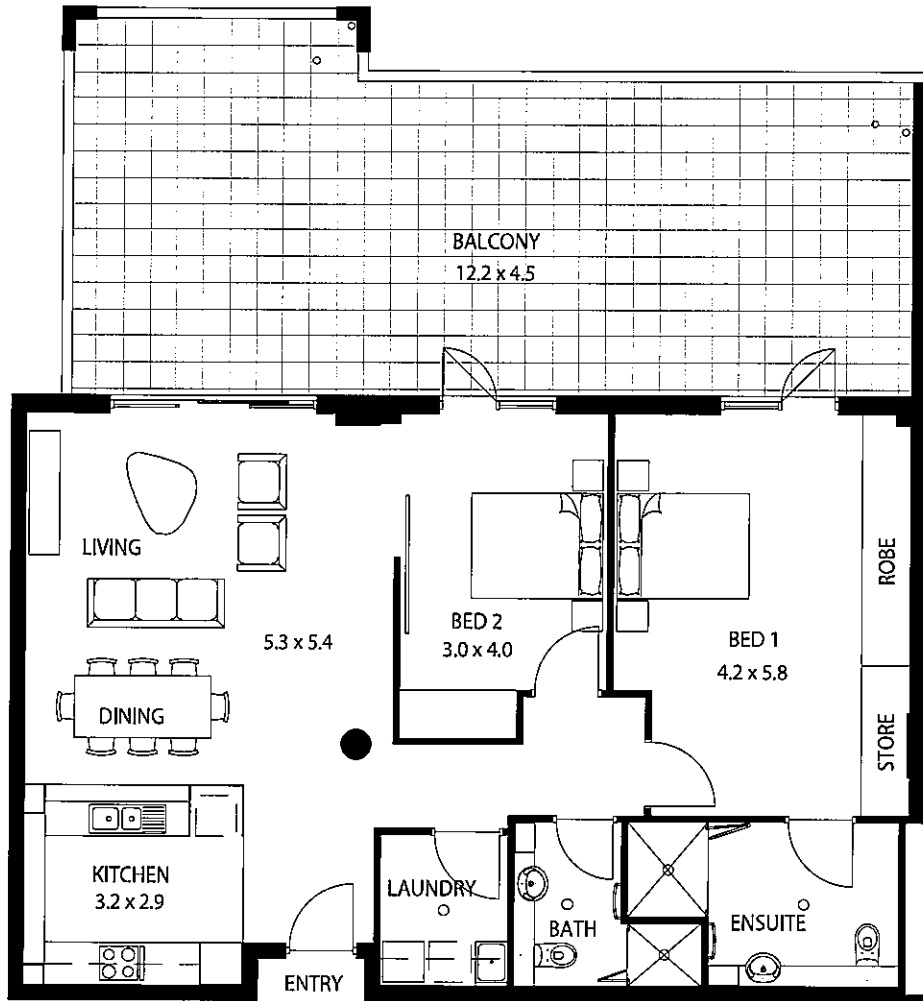

UNIT 4/01, 5/01, 6/01

INDOOR AREA: 144m²

ROSETTA PARK

UNIT 4/02, 5/02, 6/02

INDOOR AREA: 143m²

NORTH

ROSETTA PARK

UNIT 4/03, 5/03, 6/03

INDOOR AREA: 121m²

NORTH

ROSETTA PARK

UNIT 4/04
INDOOR AREA: 105m²

ROSETTA PARK

UNIT 5/04, 6/04

INDOOR AREA: 105m²
OUTDOOR AREA: 22.5m²

SIMILAR:
UNIT 6/04

ROSETTA PARK

UNIT 4/05, 5/05, 6/05

INDOOR AREA: 96m²

ROSETTA PARK

UNIT 4/06

INDOOR AREA: 126m²

ROSETTA PARK

UNIT 5/06

INDOOR AREA: 126m²
OUTDOOR AREA: 22.2m²

ROSETTA PARK

UNIT 6/06

IN DOOR AREA: 126m²
OUTDOOR AREA: 22.2m²

ROSETTA PARK

UNIT 4/07, 5/07, 6/07

INDOOR AREA: 62m²

ROSETTA PARK