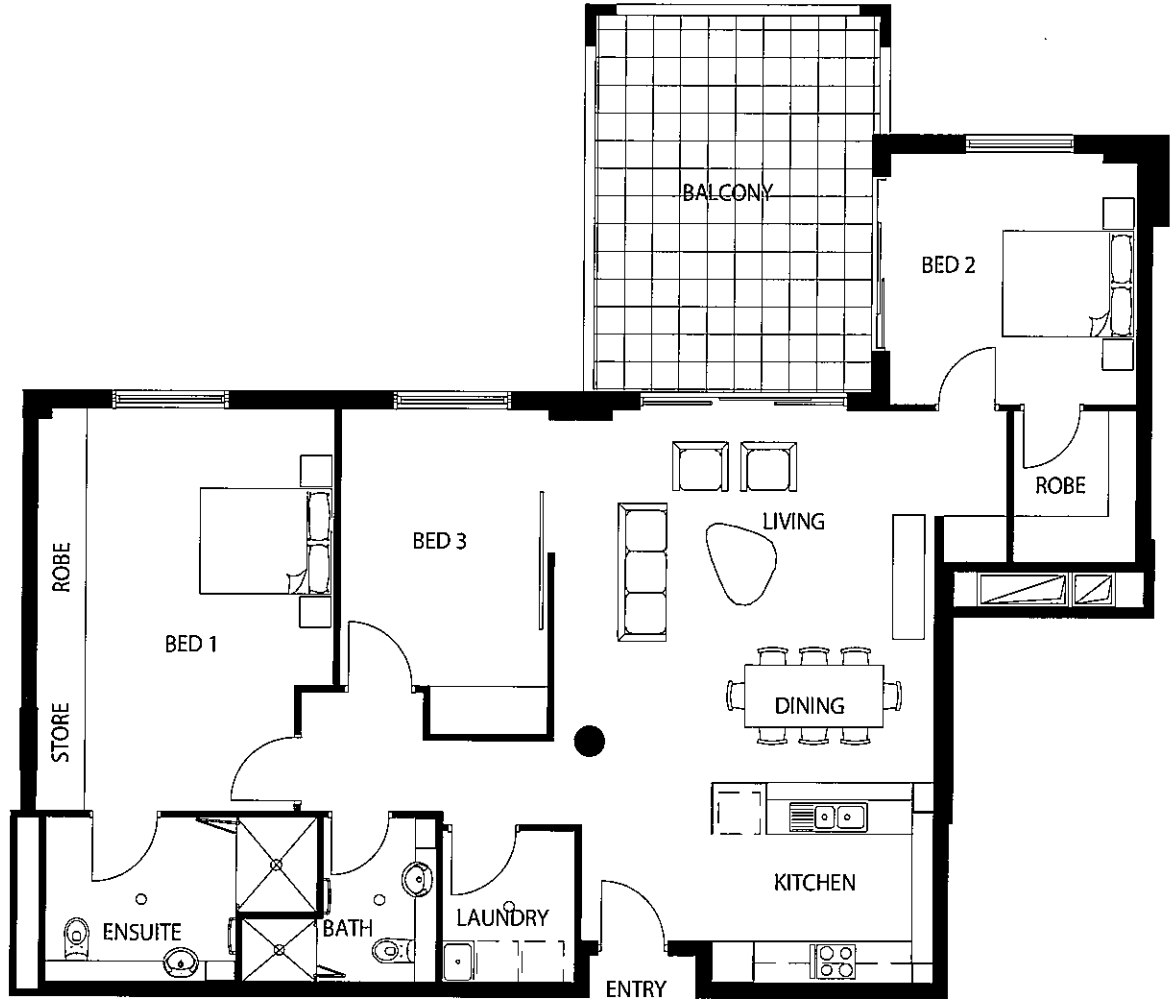

INDOOR AREA: 121m²

NORTH

ROSETTA PARK

UNIT 4/04
INDOOR AREA: 105m²

ROSETTA PARK

UNIT 5/04, 6/04

INDOOR AREA: 105m²
OUTDOOR AREA: 22.5m²

SIMILAR:
UNIT 6/04

ROSETTA PARK

UNIT 4/05, 5/05, 6/05

INDOOR AREA: 96m²

ROSETTA PARK

UNIT 4/06

INDOOR AREA: 126m²

ROSETTA PARK

UNIT 5/06

INDOOR AREA: 126m²
OUTDOOR AREA: 22.2m²

ROSETTA PARK

UNIT 6/06

IN DOOR AREA: 126m²
OUTDOOR AREA: 22.2m²

ROSETTA PARK

UNIT 4/07, 5/07, 6/07

INDOOR AREA: 62m²

ROSETTA PARK

UNIT 4/08
INDOOR AREA: 135m²

ROSETTA PARK

UNIT 5/08

INDOOR AREA: 127m²
OUTDOOR AREA: 41m²

NORTH

ROSETTA PARK

UNIT 4/09

INDOOR AREA: 144m²
OUTDOOR AREA: 93.9m²