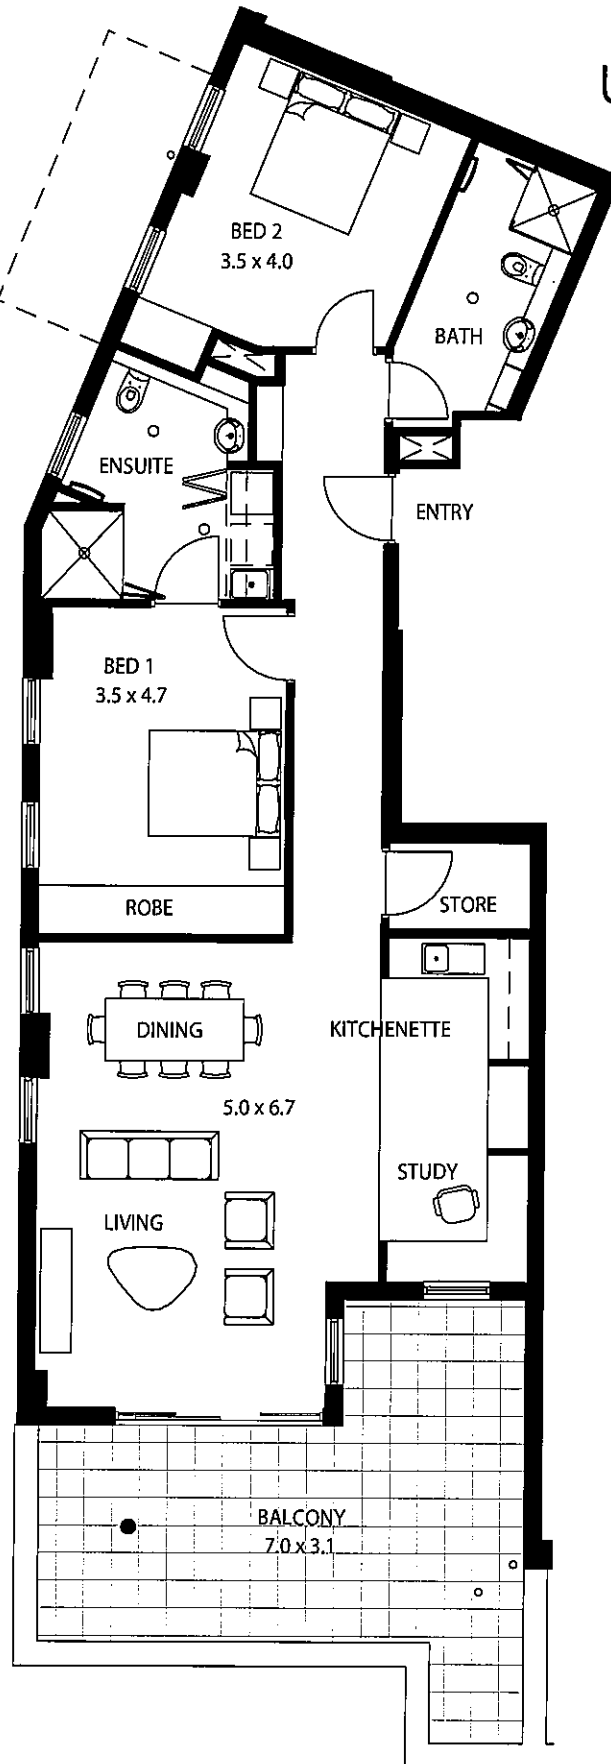

INDOOR AREA: 121m²

NORTH

ROSETTA PARK

UNIT 4/04
INDOOR AREA: 105m²

ROSETTA PARK

UNIT 5/04, 6/04

INDOOR AREA: 105m²
OUTDOOR AREA: 22.5m²

SIMILAR:
UNIT 6/04

ROSETTA PARK

UNIT 4/05, 5/05, 6/05

INDOOR AREA: 96m²

ROSETTA PARK

UNIT 4/06

INDOOR AREA: 126m²

ROSETTA PARK

UNIT 5/06

UNIT 4/08
INDOOR AREA: 135m²

ROSETTA PARK

UNIT 5/08

INDOOR AREA: 127m²
OUTDOOR AREA: 41m²

NORTH

ROSETTA PARK

UNIT 4/09

INDOOR AREA: 144m²
OUTDOOR AREA: 93.9m²

NORTH

ROSETTA PARK

UNIT 5/09

INDOOR AREA: 144m²

ROSETTA PARK

UNIT 4/10, 5/11, 6/11

INDOOR AREA: 109m²

BALCONY
UNIT 5/11