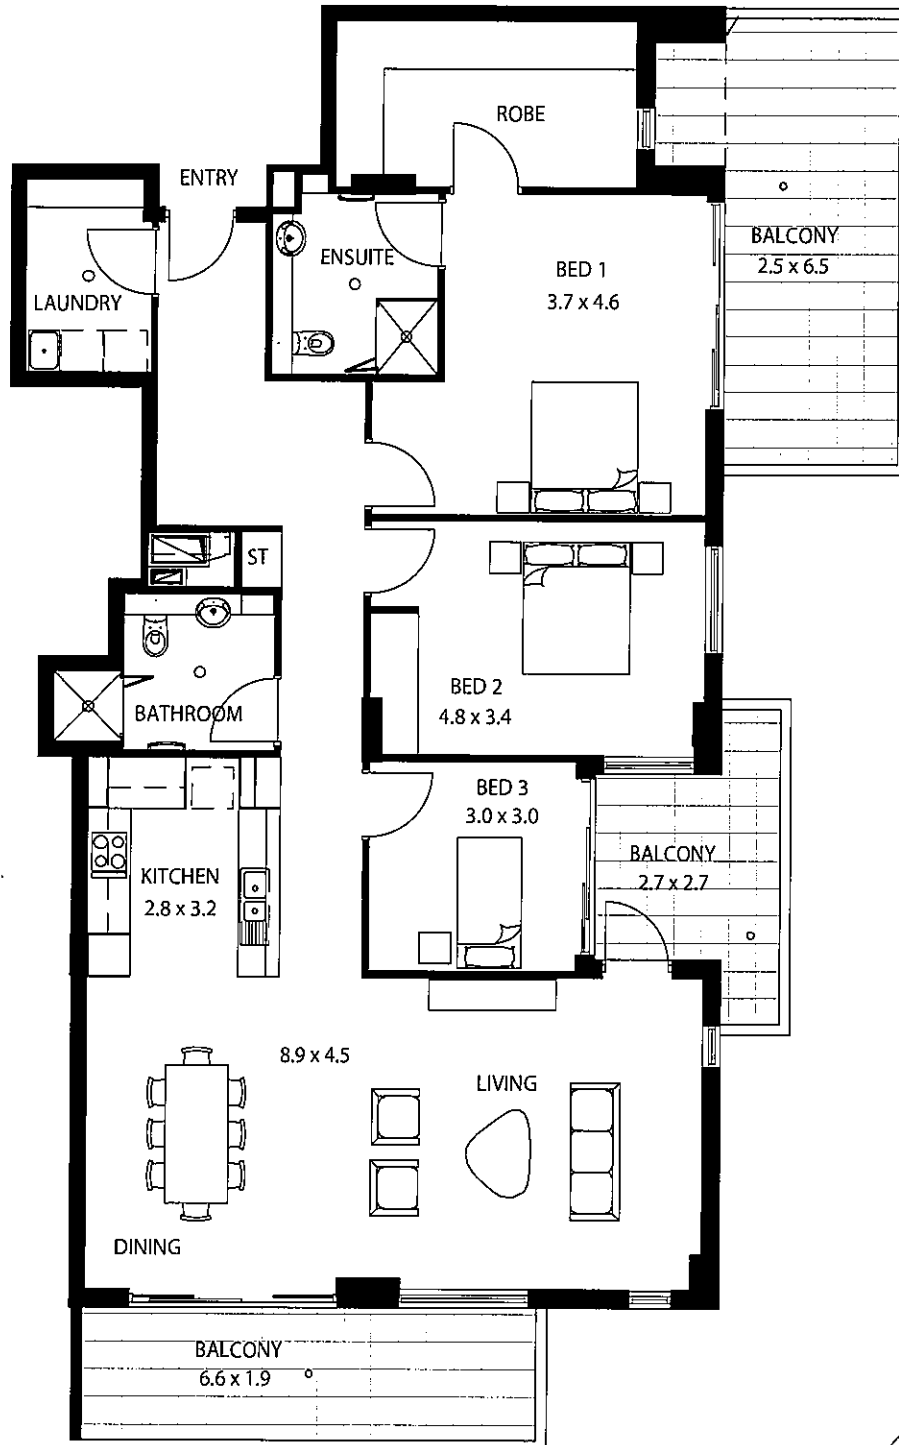

ROSETTA PARK

UNIT 4/05, 5/05, 6/05

INDOOR AREA: 96m²

ROSETTA PARK

UNIT 4/06

INDOOR AREA: 126m²

ROSETTA PARK

UNIT 5/06

INDOOR AREA: 126m²
OUTDOOR AREA: 22.2m²

ROSETTA PARK

UNIT 6/06

IN DOOR AREA: 126m²
OUTDOOR AREA: 22.2m²

ROSETTA PARK

UNIT 4/07, 5/07, 6/07

INDOOR AREA: 62m²

ROSETTA PARK

NORTH

ROSETTA PARK

UNIT 5/09

INDOOR AREA: 144m²

ROSETTA PARK

UNIT 4/10, 5/11, 6/11

INDOOR AREA: 109m²

BALCONY
UNIT 5/11

NORTH

REDLEAF SERVICED
APARTMENTS

UNIT 4/11, 5/10, 6/10

INDOOR AREA: 113m²

REDLEAF SERVICED APARTMENTS

UNIT 5/12, 6/12

INDOOR AREA: 74m²

NORTH