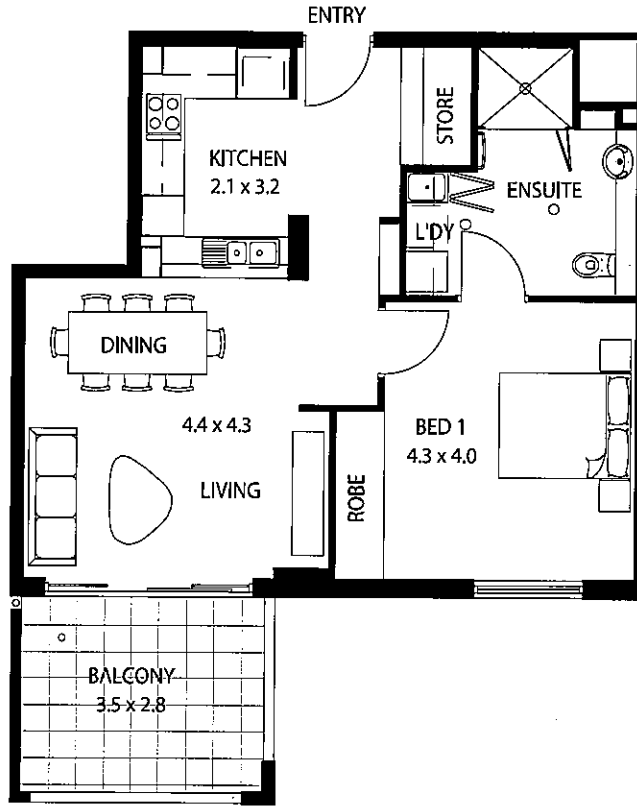

ROSETTA PARK

UNIT 4/05, 5/05, 6/05

INDOOR AREA: 96m²

ROSETTA PARK

UNIT 4/06

INDOOR AREA: 126m²

ROSETTA PARK

UNIT 5/06

INDOOR AREA: 126m²
OUTDOOR AREA: 22.2m²

ROSETTA PARK

UNIT 6/06

IN DOOR AREA: 126m²
OUTDOOR AREA: 22.2m²

ROSETTA PARK

UNIT 4/07, 5/07, 6/07

INDOOR AREA: 62m²

ROSETTA PARK

UNIT 4/08
INDOOR AREA: 135m²

ROSETTA PARK

UNIT 5/08

INDOOR AREA: 127m²
OUTDOOR AREA: 41m²

NORTH

ROSETTA PARK

UNIT 4/09

INDOOR AREA: 144m²
OUTDOOR AREA: 93.9m²

NORTH

ROSETTA PARK

UNIT 5/09

INDOOR AREA: 144m²

ROSETTA PARK

UNIT 4/10, 5/11, 6/11

INDOOR AREA: 109m²

BALCONY
UNIT 5/11