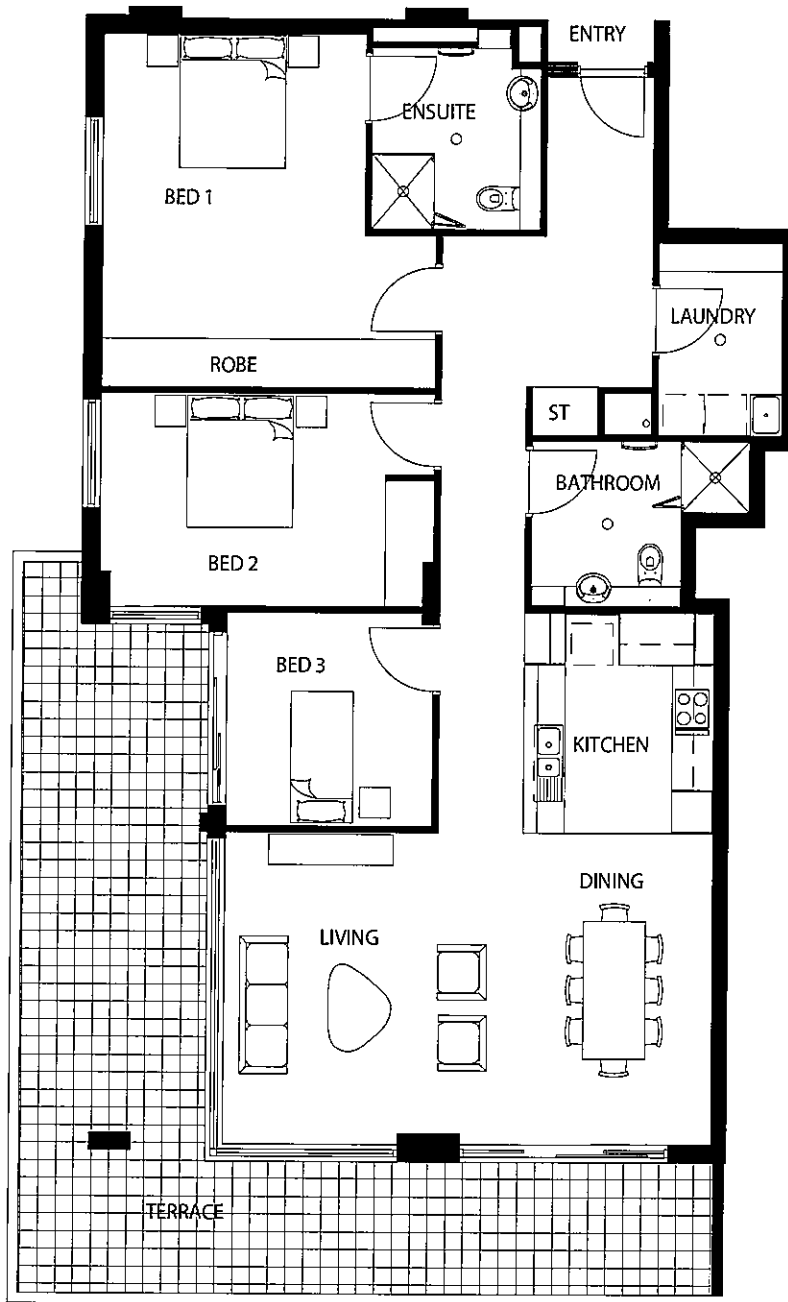

ROSETTA PARK

UNIT 4/05, 5/05, 6/05

INDOOR AREA: 96m²

ROSETTA PARK

UNIT 4/06

INDOOR AREA: 126m²

ROSETTA PARK

UNIT 5/06

INDOOR AREA: 126m²
OUTDOOR AREA: 22.2m²

ROSETTA PARK

UNIT 6/06

IN DOOR AREA: 126m²
OUTDOOR AREA: 22.2m²

ROSETTA PARK

UNIT 4/07, 5/07, 6/07

INDOOR AREA: 62m²

ROSETTA PARK

UNIT 4/08
INDOOR AREA: 135m²

ROSETTA PARK

UNIT 5/08

INDOOR AREA: 127m²
OUTDOOR AREA: 41m²

NORTH

ROSETTA PARK

UNIT 4/09

INDOOR AREA: 144m²
OUTDOOR AREA: 93.9m²

NORTH

ROSETTA PARK

UNIT 5/09

INDOOR AREA: 144m²

ROSETTA PARK

UNIT 4/10, 5/11, 6/11

INDOOR AREA: 109m²

BALCONY
UNIT 5/11