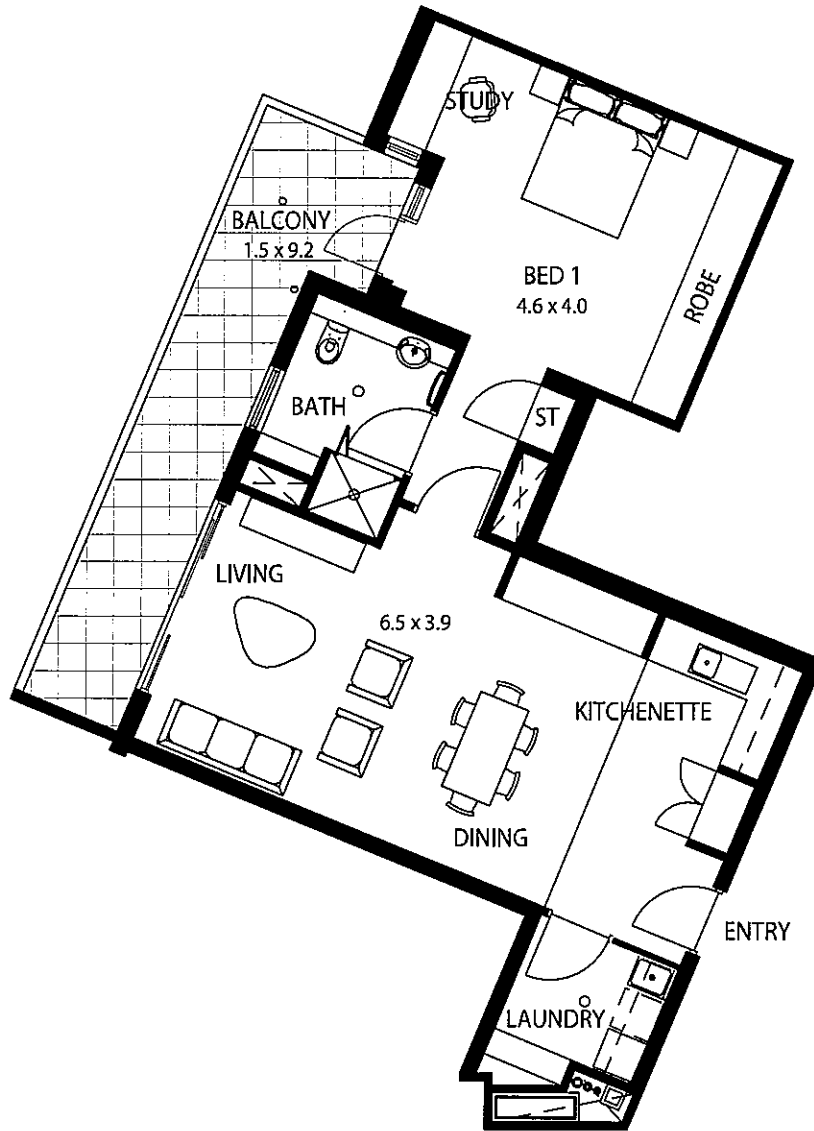

INDOOR AREA: 121m²

NORTH

ROSETTA PARK

UNIT 4/04
INDOOR AREA: 105m²

ROSETTA PARK

UNIT 5/04, 6/04

INDOOR AREA: 105m²
OUTDOOR AREA: 22.5m²

SIMILAR:
UNIT 6/04

ROSETTA PARK

UNIT 4/05, 5/05, 6/05

INDOOR AREA: 96m²

ROSETTA PARK

UNIT 4/06

INDOOR AREA: 126m²

ROSETTA PARK

UNIT 5/06

INDOOR AREA: 126m²
OUTDOOR AREA: 22.2m²

ROSETTA PARK

UNIT 6/06

IN DOOR AREA: 126m²
OUTDOOR AREA: 22.2m²

ROSETTA PARK

UNIT 4/07, 5/07, 6/07

INDOOR AREA: 62m²

ROSETTA PARK

NORTH

REDLEAF SERVICED
APARTMENTS

UNIT 4/11, 5/10, 6/10

INDOOR AREA: 113m²

REDLEAF SERVICED APARTMENTS

UNIT 5/12, 6/12

INDOOR AREA: 74m²

NORTH