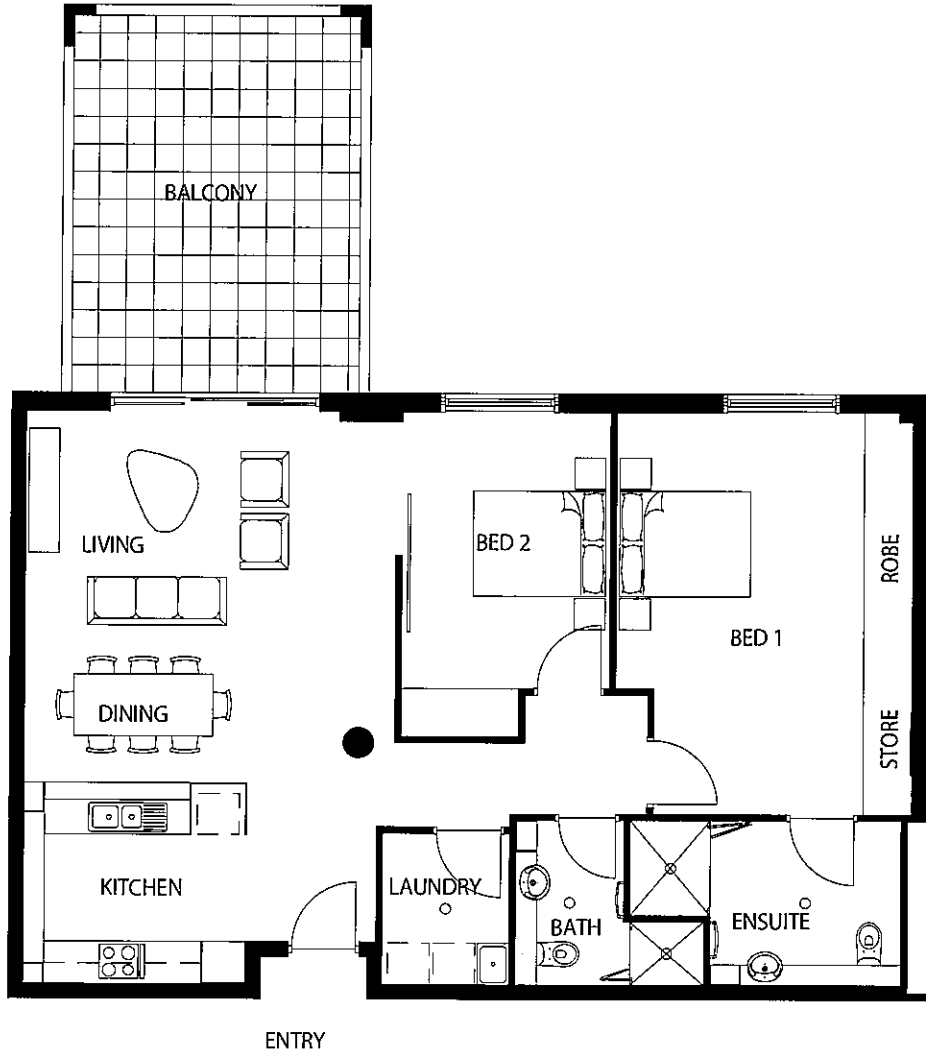

UNIT 4/01, 5/01, 6/01

INDOOR AREA: 144m²

ROSETTA PARK

UNIT 4/02, 5/02, 6/02

INDOOR AREA: 143m²

NORTH

ROSETTA PARK

UNIT 4/03, 5/03, 6/03

INDOOR AREA: 121m²

NORTH

ROSETTA PARK

UNIT 4/04
INDOOR AREA: 105m²

ROSETTA PARK

UNIT 5/04, 6/04

INDOOR AREA: 105m²
OUTDOOR AREA: 22.5m²

SIMILAR:
UNIT 6/04

ROSETTA PARK

UNIT 4/05, 5/05, 6/05

INDOOR AREA: 96m²

ROSETTA PARK

UNIT 4/06

INDOOR AREA: 126m²

ROSETTA PARK

UNIT 5/06

INDOOR AREA: 126m²
OUTDOOR AREA: 22.2m²

ROSETTA PARK

UNIT 6/06

IN DOOR AREA: 126m²
OUTDOOR AREA: 22.2m²

ROSETTA PARK

UNIT 4/07, 5/07, 6/07

INDOOR AREA: 62m²

ROSETTA PARK