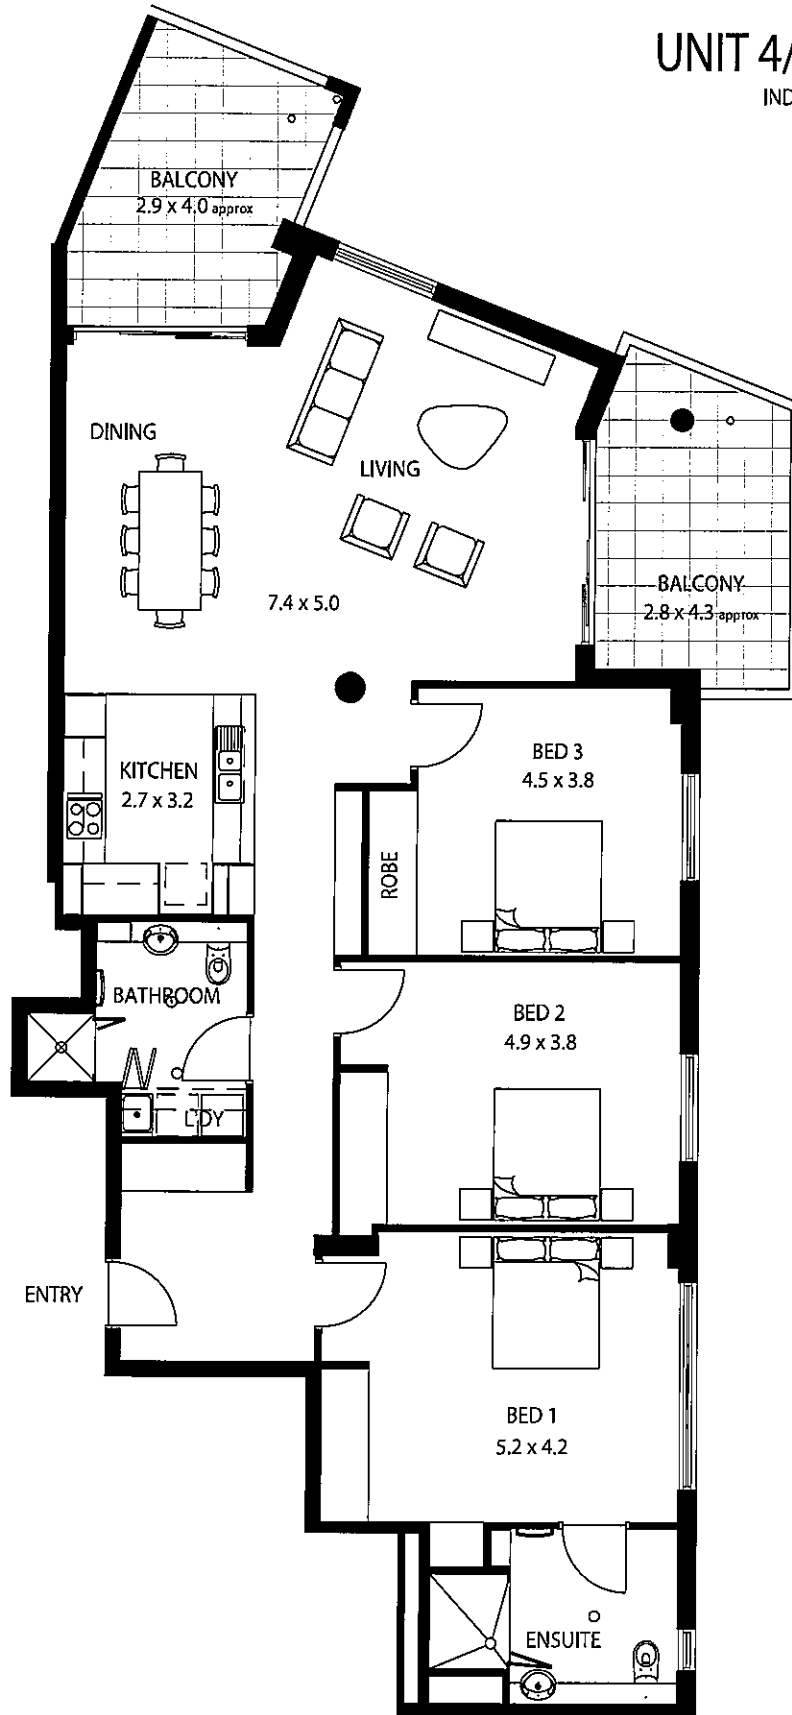

UNIT 4/01, 5/01, 6/01

INDOOR AREA: 144m²

ROSETTA PARK

UNIT 4/02, 5/02, 6/02

INDOOR AREA: 143m²

NORTH

ROSETTA PARK

UNIT 4/03, 5/03, 6/03

INDOOR AREA: 121m²

NORTH

ROSETTA PARK

UNIT 4/04
INDOOR AREA: 105m²

ROSETTA PARK

UNIT 5/04, 6/04

INDOOR AREA: 105m²
OUTDOOR AREA: 22.5m²

SIMILAR:
UNIT 6/04

ROSETTA PARK

UNIT 4/05, 5/05, 6/05

INDOOR AREA: 96m²

ROSETTA PARK

UNIT 4/06

INDOOR AREA: 126m²

ROSETTA PARK

UNIT 5/06

INDOOR AREA: 126m²
OUTDOOR AREA: 22.2m²

ROSETTA PARK

UNIT 6/06

IN DOOR AREA: 126m²
OUTDOOR AREA: 22.2m²

ROSETTA PARK

UNIT 4/07, 5/07, 6/07

INDOOR AREA: 62m²

ROSETTA PARK