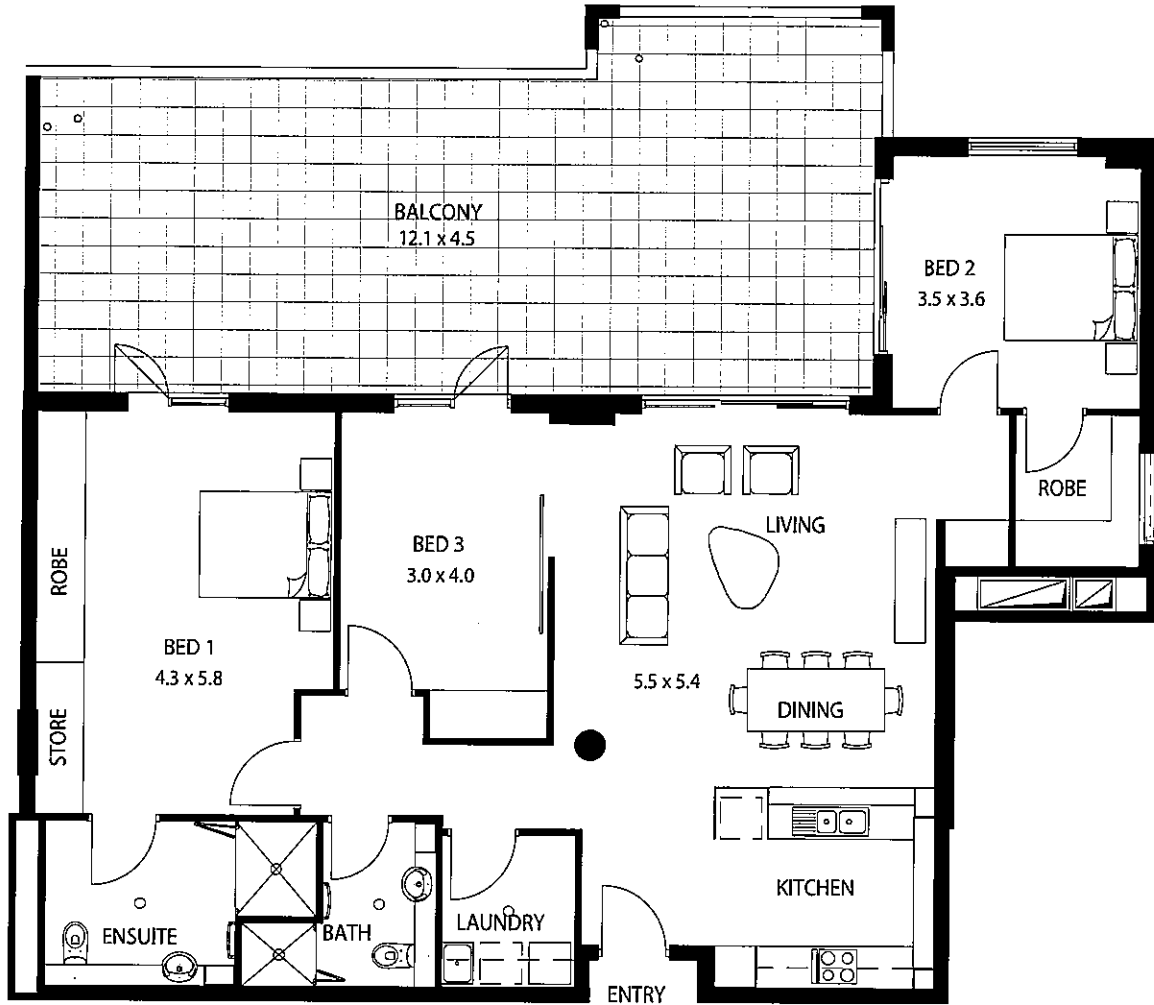

INDOOR AREA: 121m²

NORTH

ROSETTA PARK

UNIT 4/04
INDOOR AREA: 105m²

ROSETTA PARK

UNIT 5/04, 6/04

INDOOR AREA: 105m²
OUTDOOR AREA: 22.5m²

SIMILAR:
UNIT 6/04

ROSETTA PARK

UNIT 4/05, 5/05, 6/05

INDOOR AREA: 96m²

ROSETTA PARK

UNIT 4/06

INDOOR AREA: 126m²

ROSETTA PARK

UNIT 5/06

INDOOR AREA: 126m²
OUTDOOR AREA: 22.2m²

ROSETTA PARK

UNIT 6/06

IN DOOR AREA: 126m²
OUTDOOR AREA: 22.2m²

ROSETTA PARK

UNIT 4/07, 5/07, 6/07

INDOOR AREA: 62m²

ROSETTA PARK

UNIT 4/08
INDOOR AREA: 135m²

ROSETTA PARK

UNIT 5/08

INDOOR AREA: 127m²
OUTDOOR AREA: 41m²

NORTH

ROSETTA PARK

UNIT 4/09

INDOOR AREA: 144m²
OUTDOOR AREA: 93.9m²