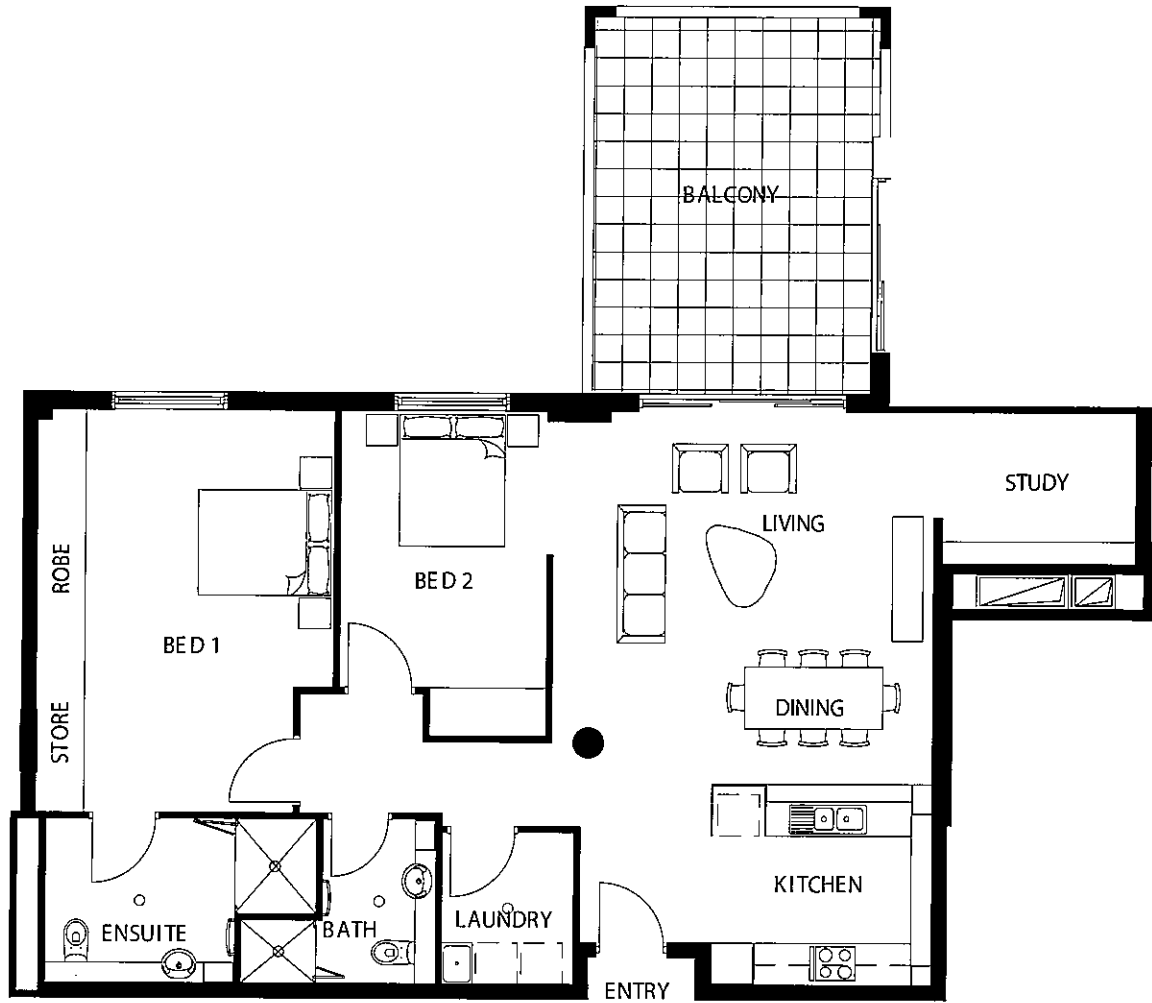

ROSETTA PARK

UNIT 4/05, 5/05, 6/05

INDOOR AREA: 96m²

ROSETTA PARK

UNIT 4/06

INDOOR AREA: 126m²

ROSETTA PARK

UNIT 5/06

INDOOR AREA: 126m²
OUTDOOR AREA: 22.2m²

ROSETTA PARK

UNIT 6/06

IN DOOR AREA: 126m²
OUTDOOR AREA: 22.2m²

ROSETTA PARK

UNIT 4/07, 5/07, 6/07

INDOOR AREA: 62m²

ROSETTA PARK

UNIT 4/08
INDOOR AREA: 135m²

ROSETTA PARK

UNIT 5/08

INDOOR AREA: 127m²
OUTDOOR AREA: 41m²

NORTH

ROSETTA PARK

UNIT 4/09

INDOOR AREA: 144m²
OUTDOOR AREA: 93.9m²

NORTH

ROSETTA PARK

UNIT 5/09

INDOOR AREA: 144m²

ROSETTA PARK

UNIT 4/10, 5/11, 6/11

INDOOR AREA: 109m²

BALCONY
UNIT 5/11