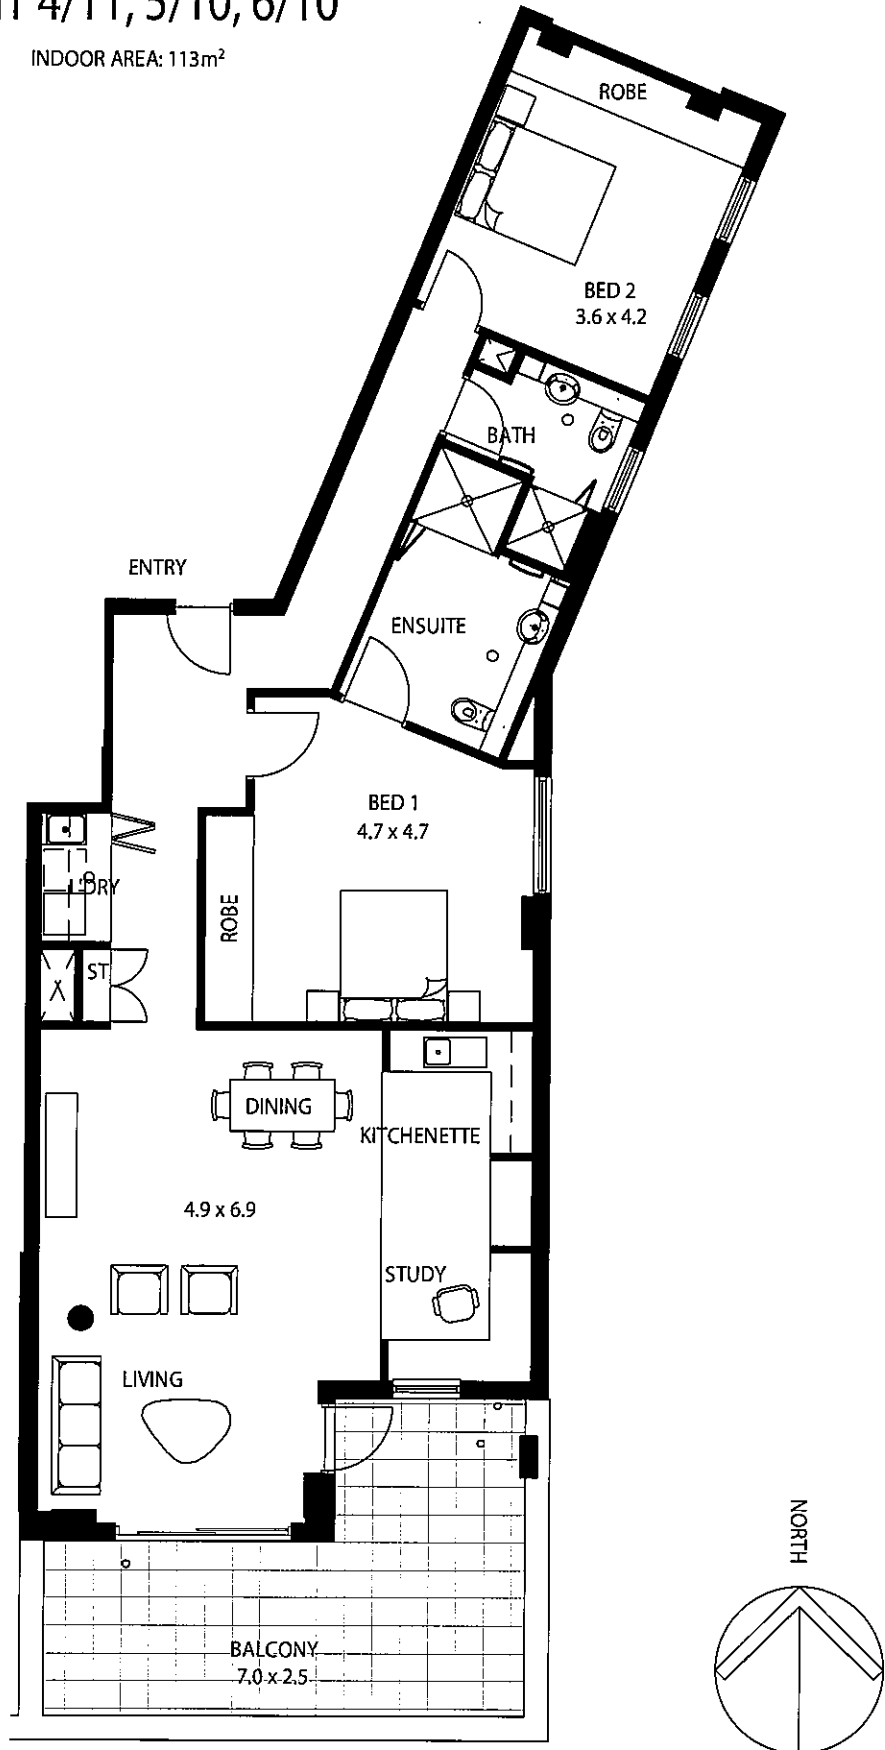

INDOOR AREA: 121m²

NORTH

ROSETTA PARK

UNIT 4/04
INDOOR AREA: 105m²

ROSETTA PARK

UNIT 5/04, 6/04

INDOOR AREA: 105m²
OUTDOOR AREA: 22.5m²

SIMILAR:
UNIT 6/04

ROSETTA PARK

UNIT 4/05, 5/05, 6/05

INDOOR AREA: 96m²

ROSETTA PARK

UNIT 4/06

INDOOR AREA: 126m²

ROSETTA PARK

UNIT 5/06

INDOOR AREA: 126m²
OUTDOOR AREA: 22.2m²

ROSETTA PARK

UNIT 6/06

IN DOOR AREA: 126m²
OUTDOOR AREA: 22.2m²

ROSETTA PARK

UNIT 4/07, 5/07, 6/07

INDOOR AREA: 62m²

ROSETTA PARK

NORTH

REDLEAF SERVICED
APARTMENTS

UNIT 4/11, 5/10, 6/10

INDOOR AREA: 113m²

REDLEAF SERVICED APARTMENTS

UNIT 5/12, 6/12

INDOOR AREA: 74m²

NORTH