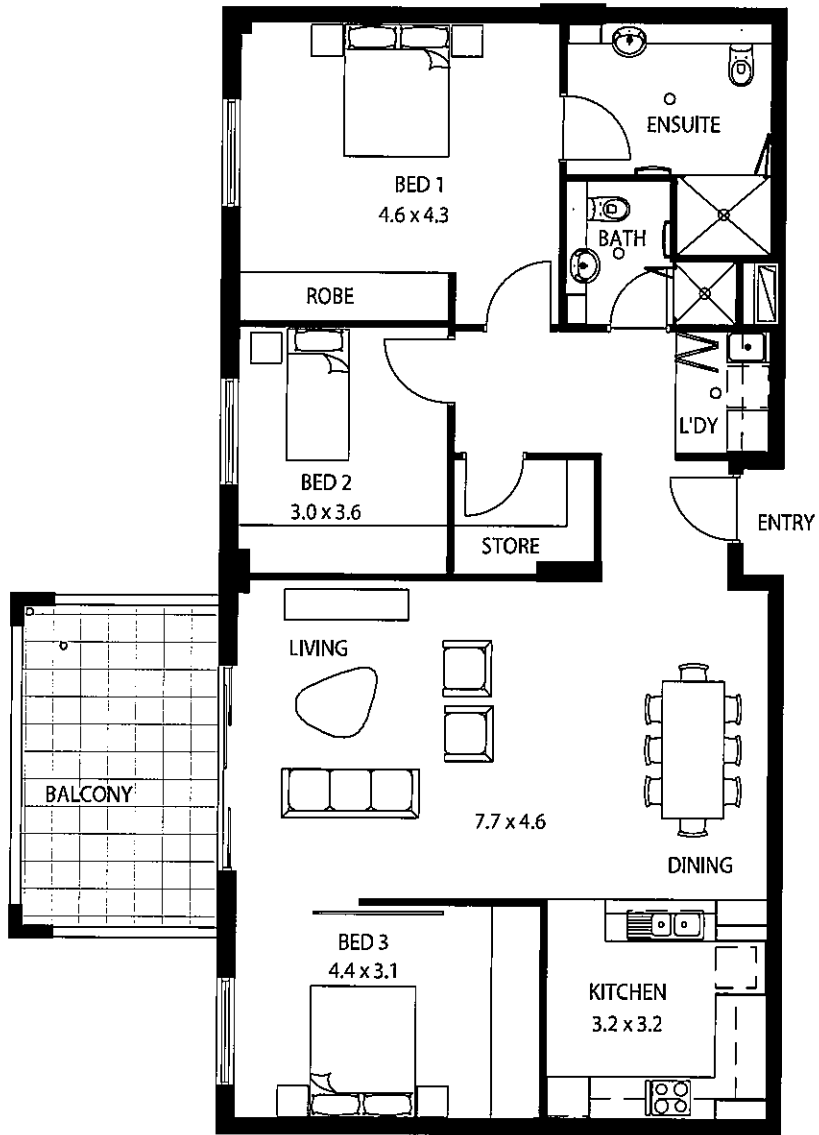

UNIT 4/01, 5/01, 6/01

INDOOR AREA: 144m²

ROSETTA PARK

UNIT 4/02, 5/02, 6/02

INDOOR AREA: 143m²

NORTH

ROSETTA PARK

UNIT 4/03, 5/03, 6/03

INDOOR AREA: 121m²

NORTH

ROSETTA PARK

UNIT 4/04
INDOOR AREA: 105m²

ROSETTA PARK

UNIT 5/04, 6/04

INDOOR AREA: 105m²
OUTDOOR AREA: 22.5m²

SIMILAR:
UNIT 6/04

ROSETTA PARK

UNIT 4/05, 5/05, 6/05

INDOOR AREA: 96m²

ROSETTA PARK

UNIT 4/06

INDOOR AREA: 126m²

ROSETTA PARK

UNIT 5/06

INDOOR AREA: 126m²
OUTDOOR AREA: 22.2m²

ROSETTA PARK

UNIT 6/06

IN DOOR AREA: 126m²
OUTDOOR AREA: 22.2m²

ROSETTA PARK

UNIT 4/07, 5/07, 6/07

INDOOR AREA: 62m²

ROSETTA PARK