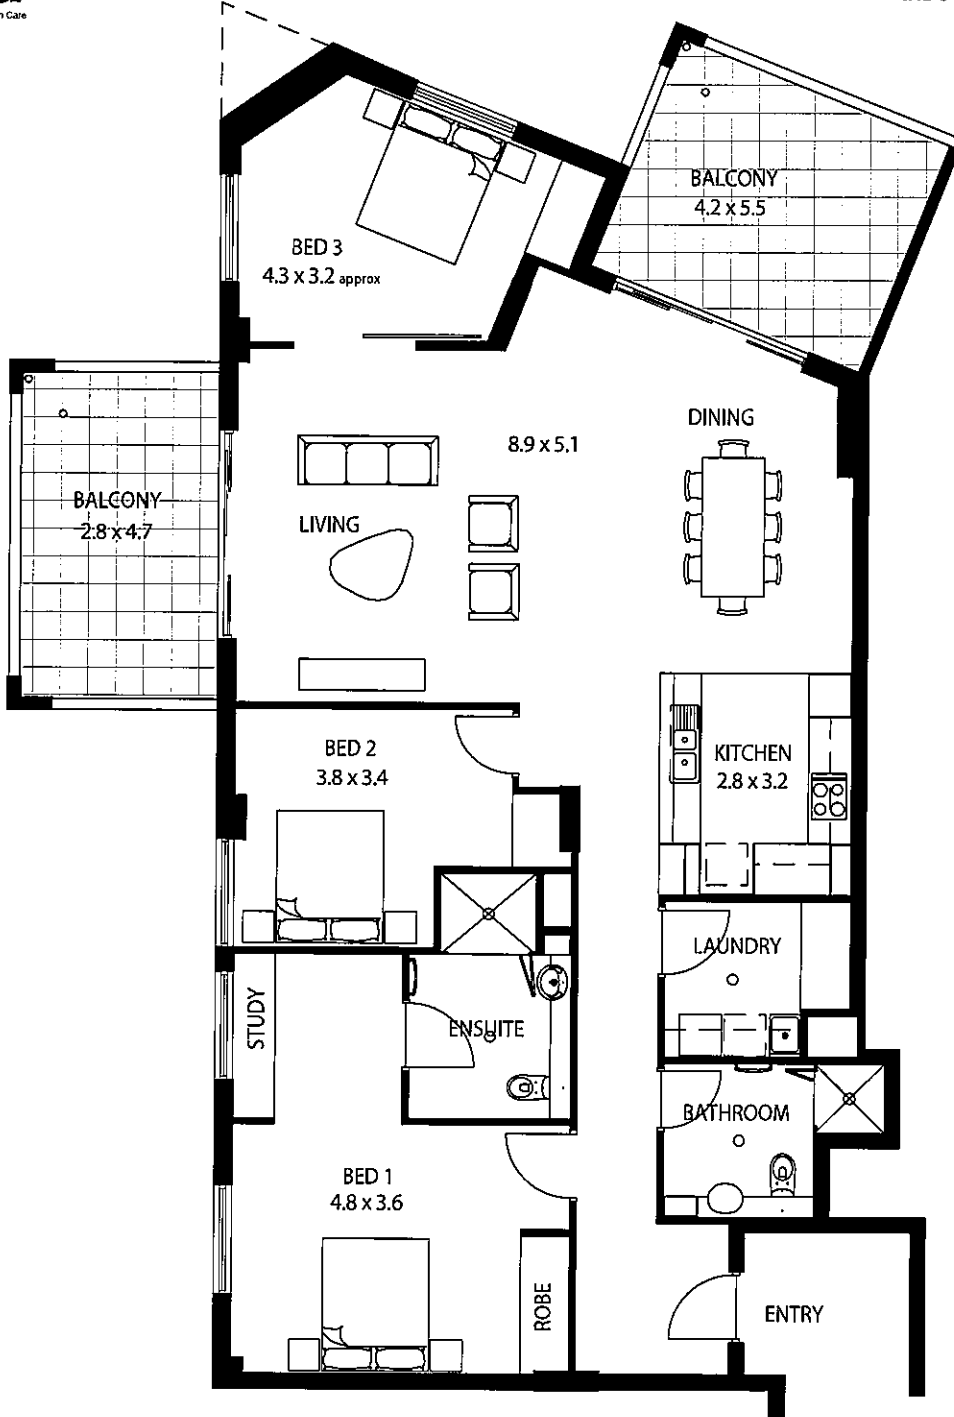

UNIT 4/01, 5/01, 6/01

INDOOR AREA: 144m²

ROSETTA PARK

UNIT 4/02, 5/02, 6/02

INDOOR AREA: 143m²

NORTH

ROSETTA PARK

UNIT 4/03, 5/03, 6/03

INDOOR AREA: 121m²

NORTH

ROSETTA PARK

UNIT 4/04
INDOOR AREA: 105m²

ROSETTA PARK

UNIT 5/04, 6/04

INDOOR AREA: 105m²
OUTDOOR AREA: 22.5m²

SIMILAR:
UNIT 6/04

ROSETTA PARK

UNIT 4/05, 5/05, 6/05

INDOOR AREA: 96m²

ROSETTA PARK

UNIT 4/06

INDOOR AREA: 126m²

ROSETTA PARK

UNIT 5/06

INDOOR AREA: 126m²
OUTDOOR AREA: 22.2m²

ROSETTA PARK

UNIT 6/06

IN DOOR AREA: 126m²
OUTDOOR AREA: 22.2m²

ROSETTA PARK

UNIT 4/07, 5/07, 6/07

INDOOR AREA: 62m²

ROSETTA PARK