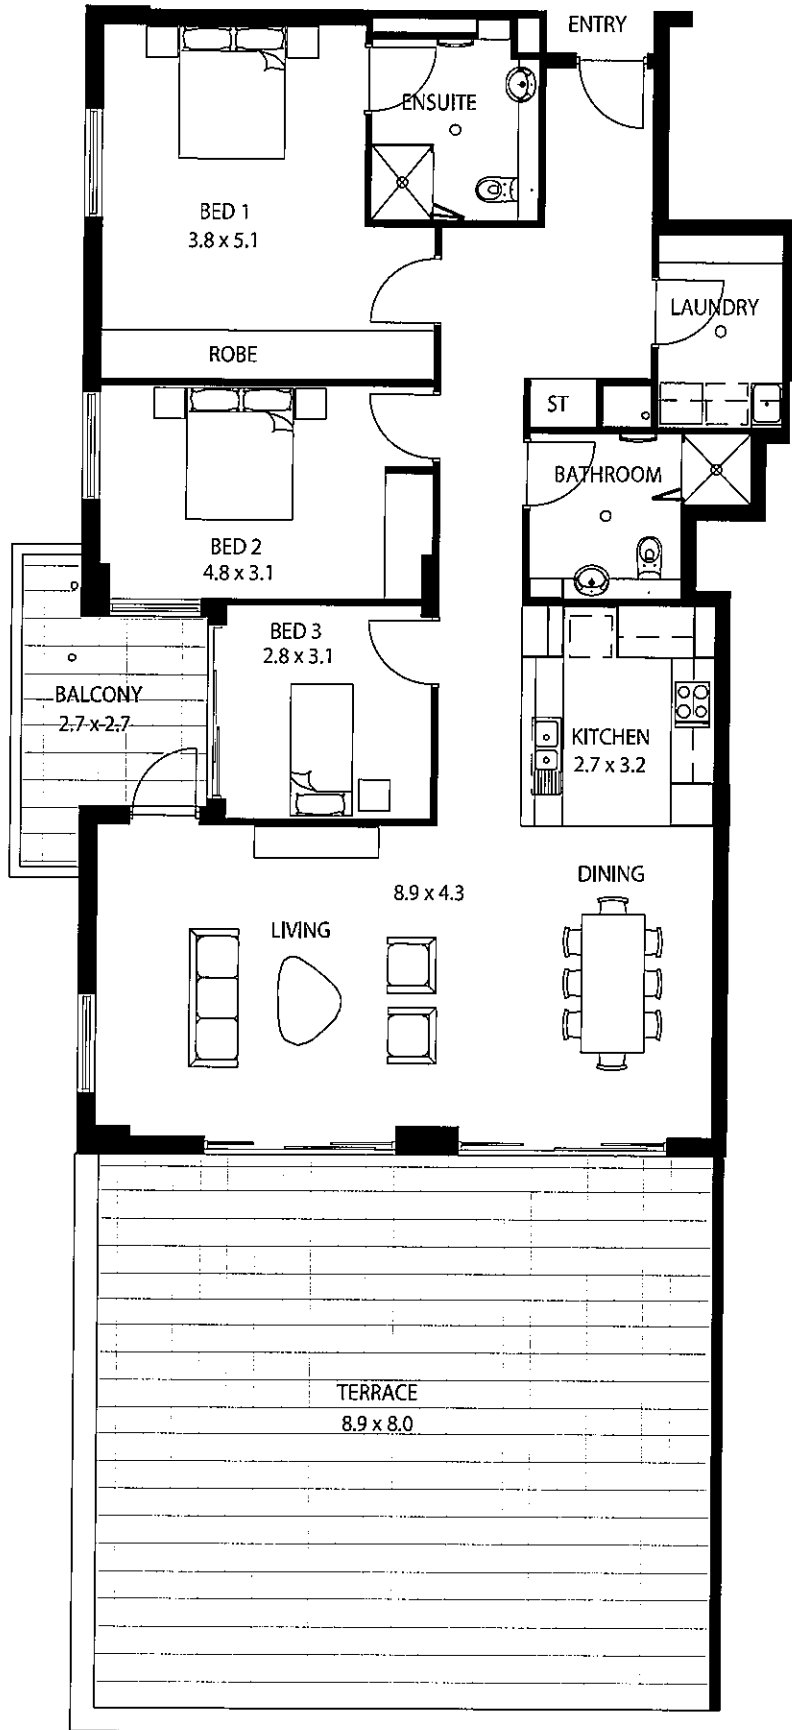

INDOOR AREA: 121m²

NORTH

ROSETTA PARK

UNIT 4/04
INDOOR AREA: 105m²

ROSETTA PARK

UNIT 5/04, 6/04

INDOOR AREA: 105m²
OUTDOOR AREA: 22.5m²

SIMILAR:
UNIT 6/04

ROSETTA PARK

UNIT 4/05, 5/05, 6/05

INDOOR AREA: 96m²

ROSETTA PARK

UNIT 4/06

INDOOR AREA: 126m²

ROSETTA PARK

UNIT 5/06

INDOOR AREA: 126m²
OUTDOOR AREA: 22.2m²

ROSETTA PARK

UNIT 6/06

IN DOOR AREA: 126m²
OUTDOOR AREA: 22.2m²

ROSETTA PARK

UNIT 4/07, 5/07, 6/07

INDOOR AREA: 62m²

ROSETTA PARK

UNIT 4/08
INDOOR AREA: 135m²

ROSETTA PARK

UNIT 5/08

INDOOR AREA: 127m²
OUTDOOR AREA: 41m²

NORTH

ROSETTA PARK

UNIT 4/09

INDOOR AREA: 144m²
OUTDOOR AREA: 93.9m²